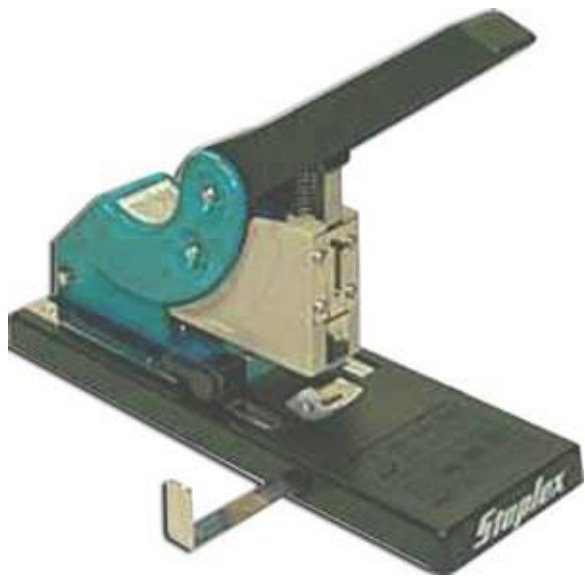

Staplex HD-150P Heavy-Duty Manual Stapler

http://www.timestampstore.com/HeavyDuty_Manual_Stapler_1309_14247.html

PRODUCT ID # : 14247

OUR PRICE

LIST PRICE :	\$179.50
INSTANT SAVING :	- \$10.50
SALES PRICE :	\$169.00
SHIPPING CHARGE :	FREE

PRODUCT DESCRIPTION

The Staplex HD 150P is a heavy duty manual stapler. It uses 5 sizes of staples 1 4 , 3 8 , 1 2 , 5 8 and 3 4 . It features pop out front loading. It has a leveraged handle that makes stapling fast and easy. Adjustable side guide and locking backstops for super neat stapling. Super strong, jam proof, all steel staple mechanism. Staples paper, corrugated, plastic, cloth, cardboard and other similar materials.

PRODUCT FEATURES

PRODUCT SPECIFICATION

Staple Magazine Capacity	100 quantity
Throat Depth	4 in.
Max. Sheet Capacity	140 sheets

DIMENSIONS

Weight:	4.75 lbs.
Width:	4.50 inches
Length:	13.00 inches
Height:	9.50 inches