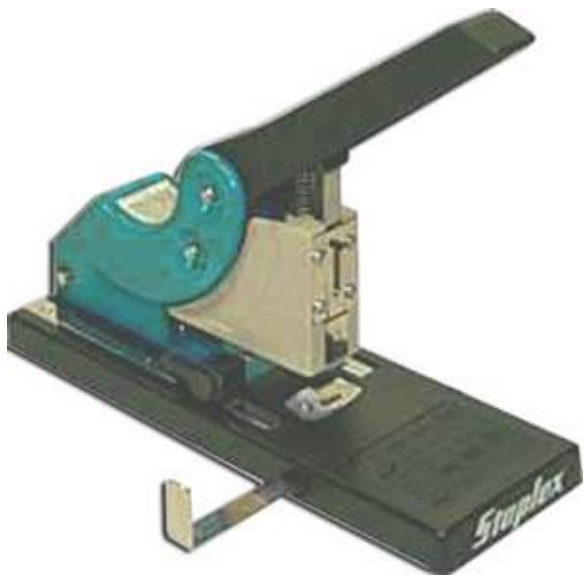

Staplex HD-150P Heavy-Duty Manual Stapler

<http://www.timestampstore.com/HeavyDuty_Manual_Stapler_1309_14247.html>

PRODUCT ID # : 14247

OUR PRICE

LIST PRICE :	$179.50
INSTANT SAVING :	- $10.50
SALES PRICE :	$169.00
SHIPPING CHARGE :	FREE

PRODUCT DESCRIPTION

Staplex Heavy Capacity Manual Staplers
Staplex Heavy Duty HD 150P Heavy Capacity Manual Stapler The Staplex HD 150P is a heavy duty manual stapler. It uses 5 sizes of staples 1 4 , 3 8 , 1 2 , 5 8 and 3 4 . It features pop out front loading. It has a leveraged handle that makes stapling fast and easy. Adjustable side guide and locking backstops for super neat stapling. Super strong, jam proof, all steel staple mechanism. Staples paper, corrugated, plastic, cloth, cardboard and other similar materials. World s best heavy capacity manual stapler Staple up to 140 sheets of 20 lb. paper or equivalent Uses 6 sizes of staples HO.25 , HO 3 8 , HO.50 , HO 5 8 and HO.75 plus Type RLD Pop out front loading Leveraged handle makes stapling fast and easy Long 4 throat depth Adjustable side guide and locking backstops for super neat stapling Super strong, jam proof, all steel staple mechanism Staples paper, corrugated, plastic, cloth, cardboard or virtually anything Weighs 4.75 lbs. 2.1 kg , Dimensions Base Size 4.5 11.4 cm wide, 13 32.5 cm long Uses Staplex Type HO 1 4, HO 3 8, HO 1 2, HO 5 8, HO 3 4 and Type RLD 9 32 High Speed Staples. See below for capacities. Also available Model HD 150PL Long Reach Heavy Capacity Manual Stapler for stapling depth to 9.8 25 cm other specifications same as HD 150P Weighs 6.4 lbs. 2.9 kg , Dimensions Base Size 5.5 14 cm wide, 18 7 8 47.9 cm long Models HD 150P Heavy Capacity Manual Stapler HD 150PL Long Reach Heavy Capacity Manual Stapler, 9.8 25 cm reach US 225.00 each Staples Uses Staplex Type HO 1 4, HO 3 8, HO 1 2, HO 5 8, HO 3 4 and Type RLD High Speed Staples. Staplex High Speed Staples for Model HD 150P HD 150PL 1,000 per box except Type RLD Type HO 1 4 1 4 High Speed Staples up to 20 sheets Type HO 3 8 3 8 High Speed Staples 20 to 50 sheets Type HO 1 2 1 2 High Speed Staples 50

PRODUCT SPECIFICATION

Staple Magazine Capacity	100 quantity
Throat Depth	4 in.
Max. Sheet Capacity	140 sheets

DIMENSIONS

Weight:	4.75 lbs.
Width:	4.50 inches
Length:	13.00 inches
Height:	9.50 inches