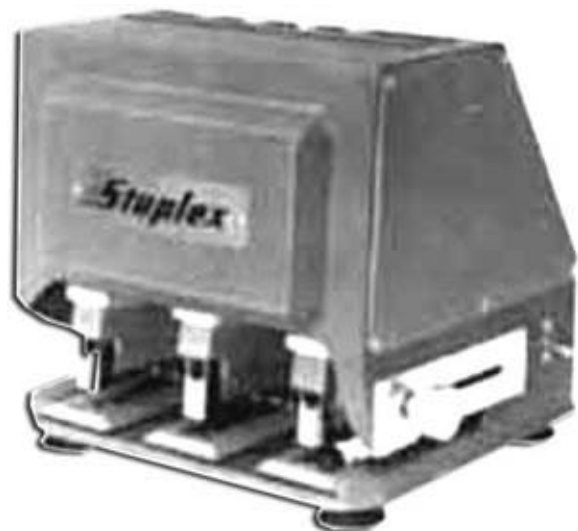

## Staplex S-630 Triple Header Electric Stapler

[http://www.timestampstore.com/Triple\\_Header\\_Electric\\_Stapler\\_1304\\_14244.html](http://www.timestampstore.com/Triple_Header_Electric_Stapler_1304_14244.html)

### PRODUCT DESCRIPTION

Staplex Triple Header Stapler S 630 The Staplex S 630 is a triple head electric stapler. It drives up to three staples at once automatically. Fully adjustable center distances between each staple from 2.25 to 3.25 , up to 6.5 outer distance. Super speedy for many stapling and packaging applications. Uses Staplex Type DS 1 4 high speed staples. Staples up to 25 sheets of 20 lb. paper or equivalent. Foot switch activated, dual capacity for up to 40 sheets of 20 lb. paper models are also available.

### PRODUCT SPECIFICATION

Throat Depth	4.25 in.
Max. Sheet Capacity	40 sheets
Staple Magazine Capacity	210 quantity
Voltage	110 volts

### DIMENSIONS

Weight:	26.25 lbs.
Width:	10.50 inches
Length:	10.25 inches
Height:	10.00 inches