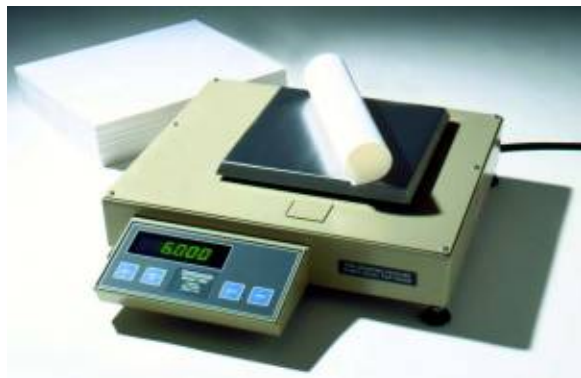

Pennsylvania Scale 7500 Basis Weight Scale

http://www.timestampstore.com/basis_weight_scale_1327_14808.html

PRODUCT ID # : 14808

OUR PRICE

LIST PRICE :	\$995.00
INSTANT SAVING :	- \$190.00
SALES PRICE :	\$805.00
SHIPPING CHARGE :	FREE

PRODUCT DESCRIPTION

The 7500 is accurate, fast, and convenient for counting, weighing, or calculating reams for 480, 500, or 1000 at the press of a button. The 7500 has a bright green led display for easy viewing in any light and durable cast construction for many years of stable, reliable weighing performance. Features include optional battery AC power for portability, weight display in pounds, or grams, powerful and flexible RS 232 communication, and a connector for remote display.

PRODUCT SPECIFICATION

DIMENSIONS

Weight:	15.25 lbs.
Width:	15.50 inches
Length:	14.00 inches
Height:	5.25 inches

PRODUCT FEATURES