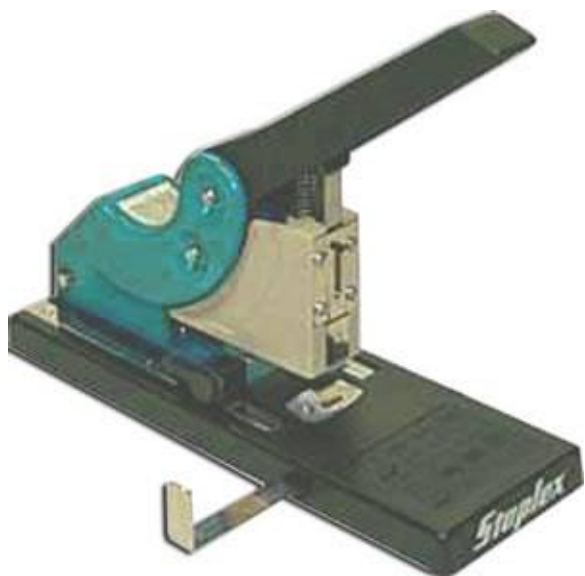

## Lassco W117R Skrebba Heavy Duty Stapler-W117R

[http://www.timestampstore.com/heavy\\_duty\\_manual\\_stapler\\_1309\\_15648.html](http://www.timestampstore.com/heavy_duty_manual_stapler_1309_15648.html)

PRODUCT ID # : 15648

### PRODUCT DESCRIPTION

Lassco W117R Skrebba Heavy Duty Stapler  
Features Adjustable 4 throat depth Powerful manual lever action Push button front loading Dual back gauge stops adjust from 1 8 to 4 Inches Accepts all sizes of heavy duty staples  
Specifications Actual weight 4 lbs. Shipping weight 5 lbs. Ships via UPS Shipping and handling extra

### DIMENSIONS

Weight:	4.75 lbs.
Width:	4.50 inches
Length:	13.00 inches
Height:	9.50 inches