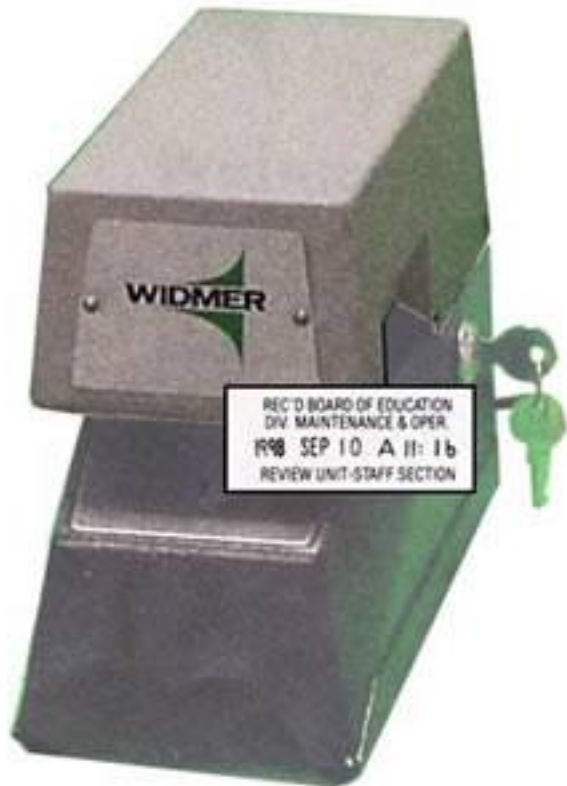

Widmer MTZ Military Hours With Zulu MTZ Military Hours With ZULU Wheel STD Sequence

http://www.timestampstore.com/mt_military_hours_std_sequence_118_16486.html

OUR PRICE

LIST PRICE :	\$133.00
INSTANT SAVING :	- \$43.00
SALES PRICE :	\$90.00

PRODUCT DESCRIPTION

Widmer MTZ Military Time with ZULU STD Sequence The The MTZ Military Time with ZULU STD Sequence 09 MY 24 23 59 Z is an optional feature for the T 3, T LED 3 and T RSU 3 Automatic Time Stamps.

PRODUCT FEATURES

PRODUCT ID # : 16486

PRODUCT SPECIFICATION

Max. Stock Thickness	N/A in.
Throat Depth	N/A in.
Voltage	N/A volts

DIMENSIONS

Weight:	1.00 lbs.
Width:	1.00 inches
Length:	1.00 inches
Height:	1.00 inches